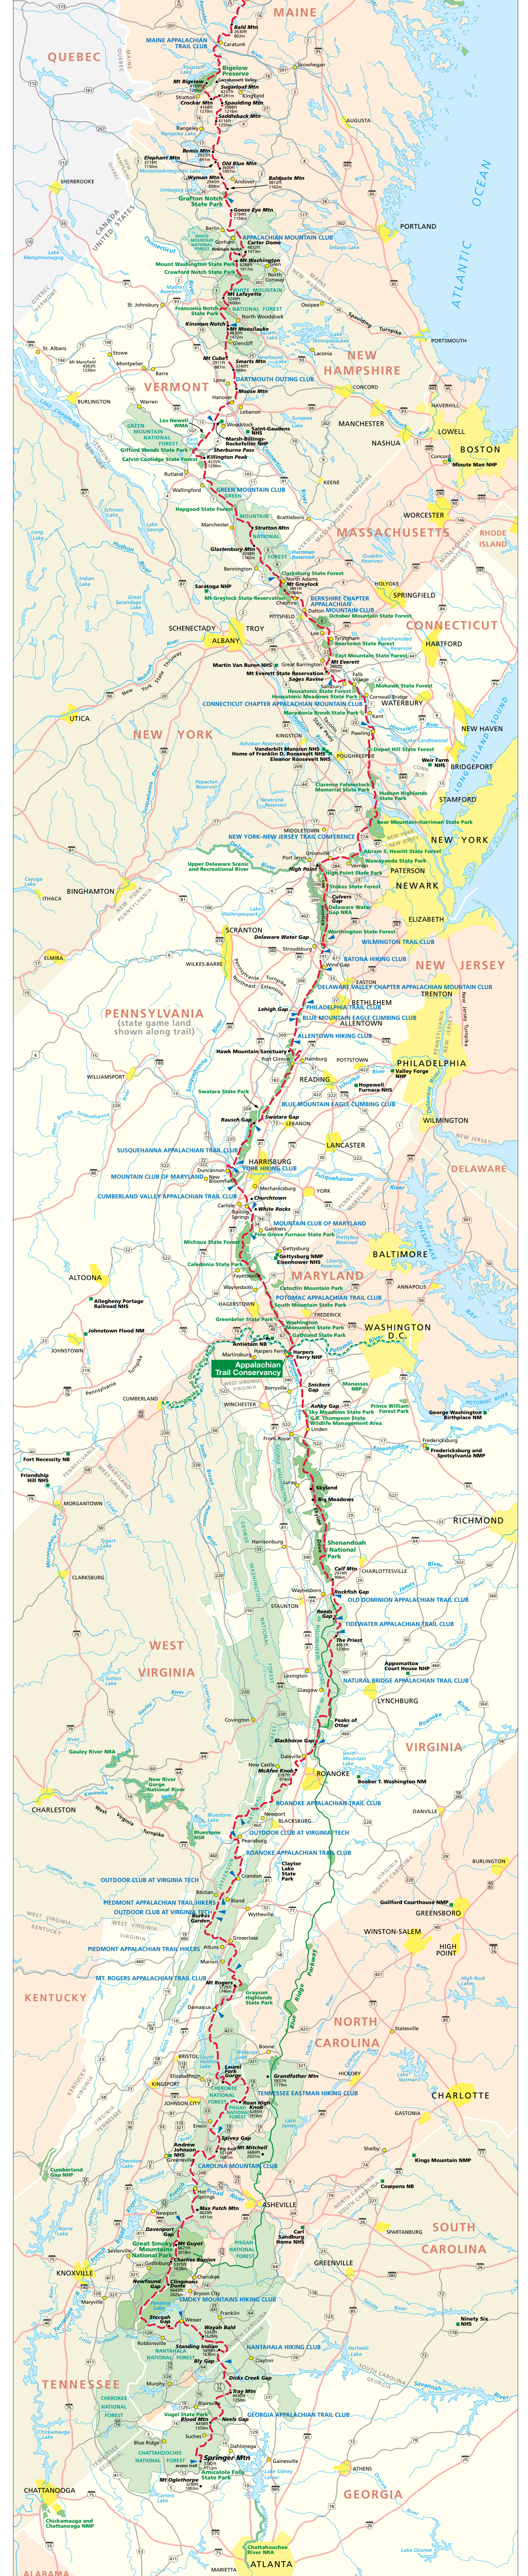

- Appalachian National Scenic Trail
- Boundary of CLUB management section

Kennesaw Mountain NBP